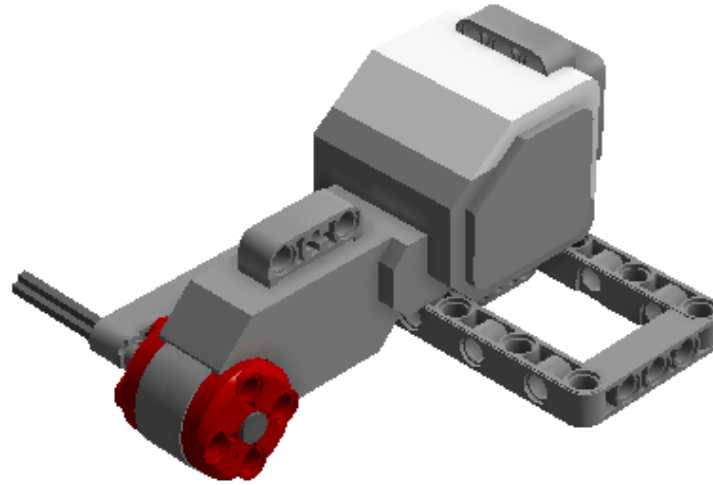

LEGO DIGITAL DESIGNER 4.2

Model Name:
LDD for line follower

Number of Bricks: 71

Step 1 of 27

Step 2 of 27

Step 3 of 27

Step 4 of 27

Step 5 of 27

Step 22 of 27

Step 23 of 27

Step 24 of 27

Step 25 of 27

Step 26 of 27

Step 27 of 27

2 x		6045310 RIM Ø 56 X 34 - Medium Stone Grey	2 x		6062225 TYRE LOW WIDE Ø68,8 X 36 - Black	4 x		6024581 CABLE 250 MM - Black, Transparent
2 x		6057952 MS 2013 ENGINE - White, Bright Red, Medium Stone Grey	1 x		6009996 MS-EV3, P-BRICK - White, Transparent, Medium Stone Grey, Dark Stone Grey, Silver Metallic	2 x		6007973 TECHNIC 3M BEAM - Dark Green
2 x		4211866 TECHNIC 9M BEAM - Medium Stone Grey	1 x		4611705 TECHNIC 11M BEAM - Medium Stone Grey	5 x		4522934 TECHNIC 13M BEAM - Medium Stone Grey
11 x		4121715 CONNECTOR PEG W. FRICTION - Black	4 x		4211622 BUSH FOR CROSS AXLE - Medium Stone Grey	6 x		4206482 CONN.BUSH W.FRIC./CROSSALE - Bright Blue
8 x		4514553 CONNECTOR PEG W. FRICTION 3M - Bright Blue	4 x		6006140 BEAM 1X2 W/CROSS AND HOLE - Black	2 x		4526985 TUBE Ø7,84 2M - Medium Stone Grey
8 x		4140806 2M FRIC. SNAP W/CROSS HOLE - Bright Red	2 x		6008527 HTO V BEAM 90 DEGR. - Bright Red	2 x		4499858 CROSS AXLE 8M WITH END STOP - Dark Stone Grey
2 x		4225033 BEAM 3 M. W/4 SNAPS - Medium Stone Grey	1 x		4610380 POWER JOINT - Dark Stone Grey	2 x		4539880 BEAM FRAME 5X7 Ø 4.85 - Medium Stone Grey