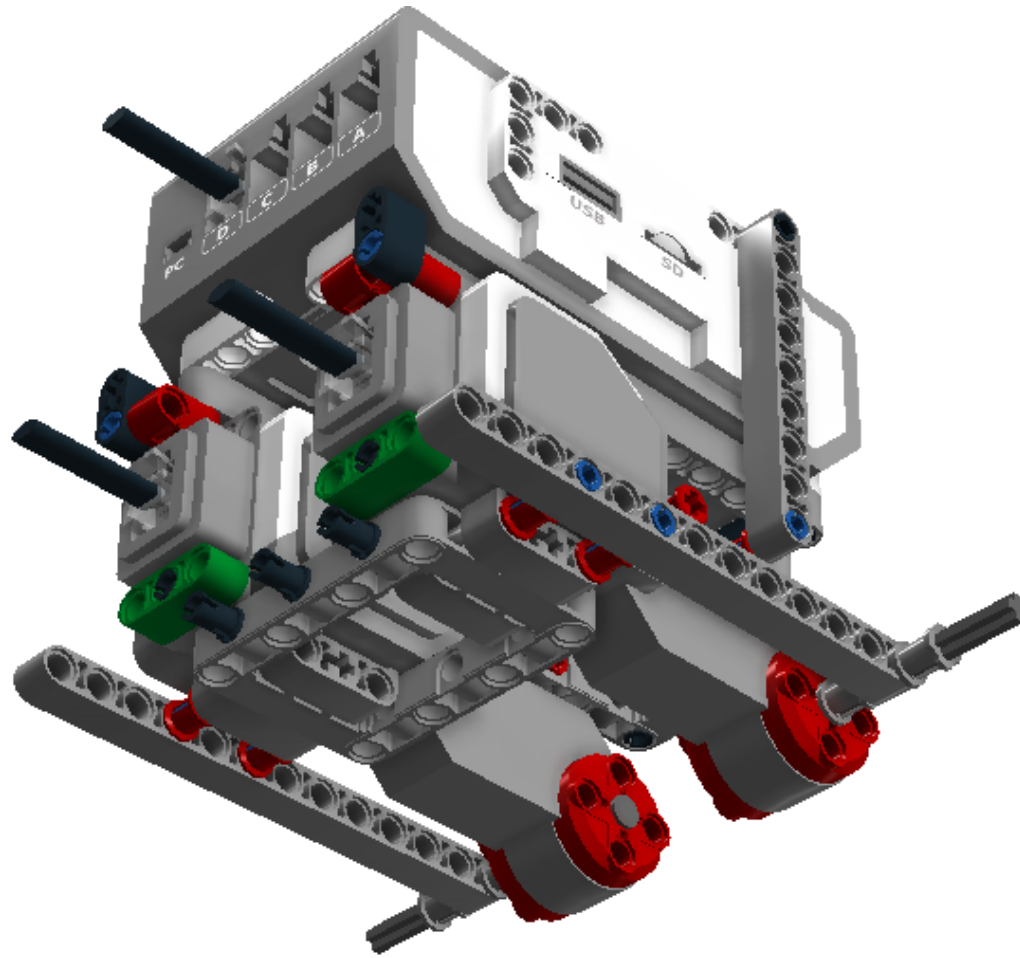

LEGO DIGITAL DESIGNER 4.2

Model Name:
LDD for line follower

Number of Bricks: 71

Step 1 of 27

Step 2 of 27

Step 3 of 27

Step 4 of 27

Step 5 of 27

Step 14 of 27

Step 15 of 27

Step 16 of 27

Step 17 of 27

Step 18 of 27

Step 19 of 27

Step 20 of 27

Step 21 of 27

Step 22 of 27

Step 23 of 27

Step 24 of 27

Step 25 of 27

Step 26 of 27

Step 27 of 27

2 x		6045310 RIM Ø 56 X 34 - Medium Stone Grey	2 x		6062225 TYRE LOW WIDE Ø68,8 X 36 - Black	4 x		6024581 CABLE 250 MM - Black, Transparent
2 x		6057952 MS 2013 ENGINE - White, Bright Red, Medium Stone Grey	1 x		6009996 MS-EV3, P-BRICK - White, Transparent, Medium Stone Grey, Dark Stone Grey, Silver Metallic	2 x		6007973 TECHNIC 3M BEAM - Dark Green
2 x		4211866 TECHNIC 9M BEAM - Medium Stone Grey	1 x		4611705 TECHNIC 11M BEAM - Medium Stone Grey	5 x		4522934 TECHNIC 13M BEAM - Medium Stone Grey
11 x		4121715 CONNECTOR PEG W. FRICTION - Black	4 x		4211622 BUSH FOR CROSS AXLE - Medium Stone Grey	6 x		4206482 CONN.BUSH W.FRIC./CROSSALE - Bright Blue
8 x		4514553 CONNECTOR PEG W. FRICTION 3M - Bright Blue	4 x		6006140 BEAM 1X2 W/CROSS AND HOLE - Black	2 x		4526985 TUBE Ø7,84 2M - Medium Stone Grey
8 x		4140806 2M FRIC. SNAP W/CROSS HOLE - Bright Red	2 x		6008527 HTO V BEAM 90 DEGR. - Bright Red	2 x		4499858 CROSS AXLE 8M WITH END STOP - Dark Stone Grey
2 x		4225033 BEAM 3 M. W/4 SNAPS - Medium Stone Grey	1 x		4610380 POWER JOINT - Dark Stone Grey	2 x		4539880 BEAM FRAME 5X7 Ø 4.85 - Medium Stone Grey