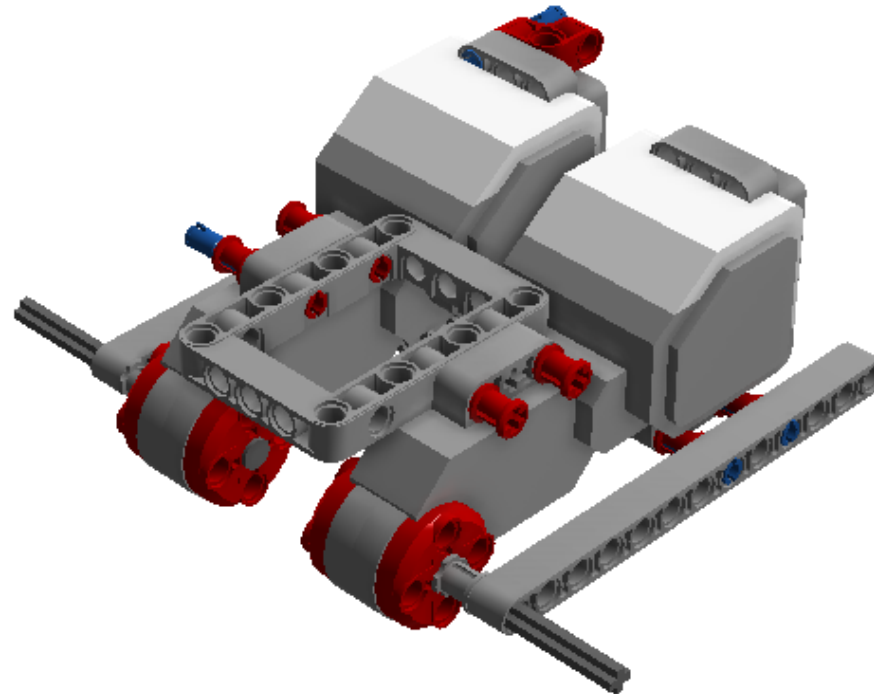

LEGO DIGITAL DESIGNER 4.2

Model Name:
LDD for line follower

Number of Bricks: 71

Step 1 of 27

Step 2 of 27

Step 3 of 27

Step 4 of 27

Step 5 of 27

Step 6 of 27

Step 7 of 27

Step 8 of 27

Step 9 of 27

Step 10 of 27

Step 11 of 27

Step 12 of 27

Step 13 of 27

Step 14 of 27

Step 15 of 27

Step 16 of 27

Step 17 of 27

Step 18 of 27

Step 19 of 27

Step 20 of 27

Step 21 of 27

Step 22 of 27

Step 23 of 27

Step 24 of 27

Step 25 of 27

Step 26 of 27

Step 27 of 27

2 x		6045310 RIM Ø 56 X 34 - Medium Stone Grey	2 x		6062225 TYRE LOW WIDE Ø68,8 X 36 - Black	4 x		6024581 CABLE 250 MM - Black, Transparent
2 x		6057952 MS 2013 ENGINE - White, Bright Red, Medium Stone Grey	1 x		6009996 MS-EV3, P-BRICK - White, Transparent, Medium Stone Grey, Dark Stone Grey, Silver Metallic	2 x		6007973 TECHNIC 3M BEAM - Dark Green
2 x		4211866 TECHNIC 9M BEAM - Medium Stone Grey	1 x		4611705 TECHNIC 11M BEAM - Medium Stone Grey	5 x		4522934 TECHNIC 13M BEAM - Medium Stone Grey
11 x		4121715 CONNECTOR PEG W. FRICTION - Black	4 x		4211622 BUSH FOR CROSS AXLE - Medium Stone Grey	6 x		4206482 CONN.BUSH W.FRIC./CROSSALE - Bright Blue
8 x		4514553 CONNECTOR PEG W. FRICTION 3M - Bright Blue	4 x		6006140 BEAM 1X2 W/CROSS AND HOLE - Black	2 x		4526985 TUBE Ø7,84 2M - Medium Stone Grey
8 x		4140806 2M FRIC. SNAP W/CROSS HOLE - Bright Red	2 x		6008527 HTO V BEAM 90 DEGR. - Bright Red	2 x		4499858 CROSS AXLE 8M WITH END STOP - Dark Stone Grey
2 x		4225033 BEAM 3 M. W/4 SNAPS - Medium Stone Grey	1 x		4610380 POWER JOINT - Dark Stone Grey	2 x		4539880 BEAM FRAME 5X7 Ø 4.85 - Medium Stone Grey