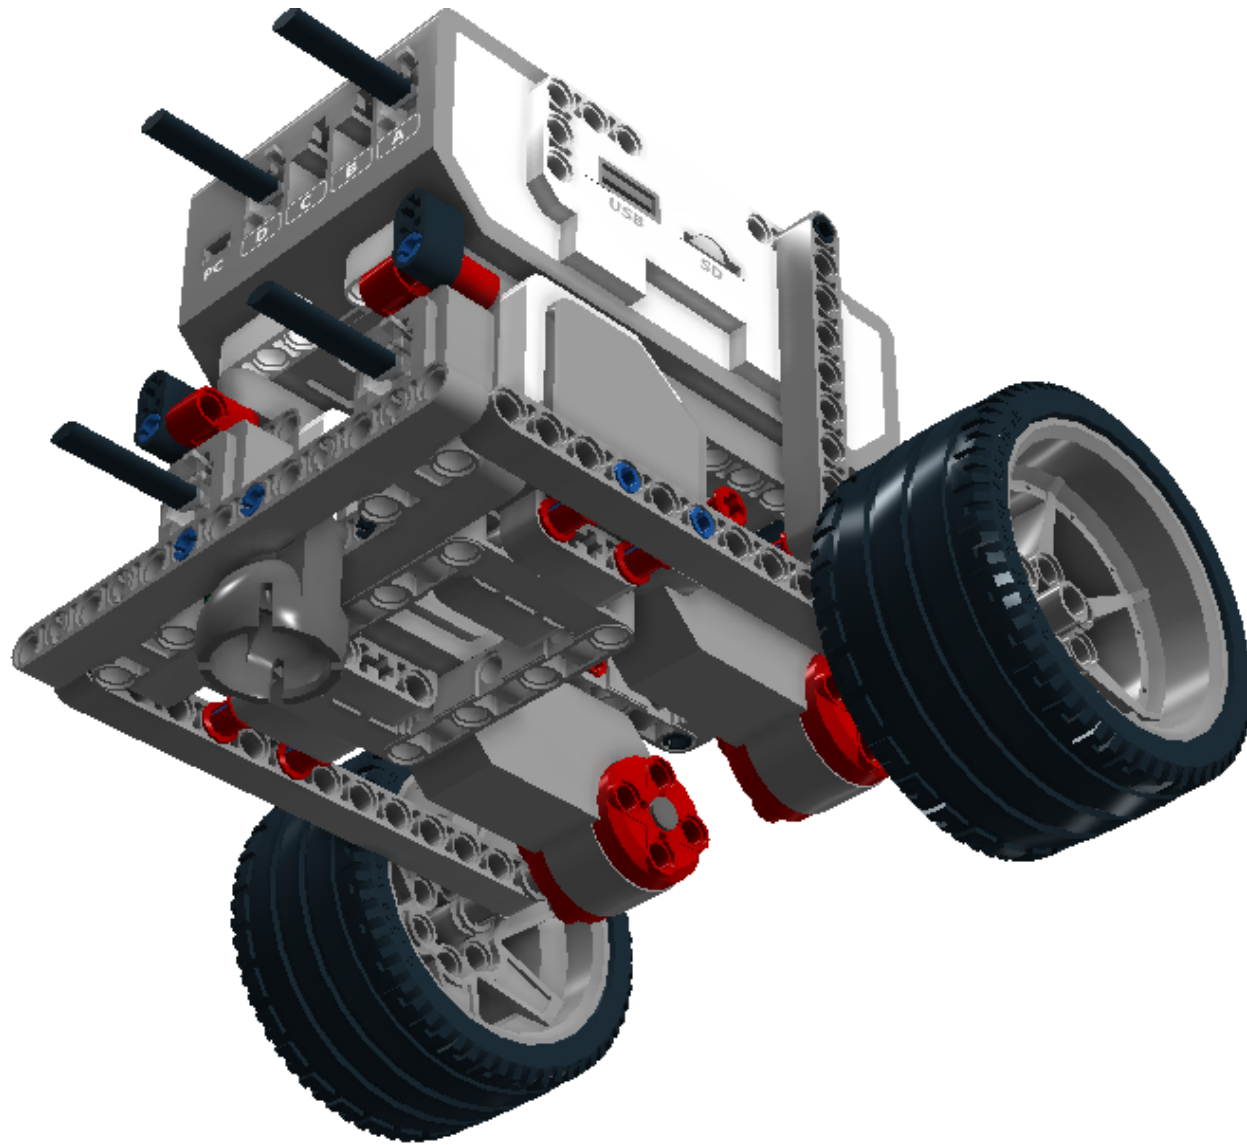

LEGO DIGITAL DESIGNER 4.2

Model Name:
LDD for line follower

Number of Bricks: 71

Step 1 of 27

Step 2 of 27

Step 3 of 27

Step 4 of 27

Step 5 of 27

Step 14 of 27

Step 15 of 27

Step 16 of 27

Step 17 of 27

Step 18 of 27

Step 19 of 27

Step 20 of 27

Step 21 of 27

Step 22 of 27

Step 23 of 27

Step 24 of 27

Step 25 of 27

Step 26 of 27

Step 27 of 27

2 x		6045310 RIM Ø 56 X 34 - Medium Stone Grey	2 x		6062225 TYRE LOW WIDE Ø68,8 X 36 - Black	4 x		6024581 CABLE 250 MM - Black, Transparent
2 x		6057952 MS 2013 ENGINE - White, Bright Red, Medium Stone Grey	1 x		6009996 MS-EV3, P-BRICK - White, Transparent, Medium Stone Grey, Dark Stone Grey, Silver Metallic	2 x		6007973 TECHNIC 3M BEAM - Dark Green
2 x		4211866 TECHNIC 9M BEAM - Medium Stone Grey	1 x		4611705 TECHNIC 11M BEAM - Medium Stone Grey	5 x		4522934 TECHNIC 13M BEAM - Medium Stone Grey
11 x		4121715 CONNECTOR PEG W. FRICTION - Black	4 x		4211622 BUSH FOR CROSS AXLE - Medium Stone Grey	6 x		4206482 CONN.BUSH W.FRIC./CROSSALE - Bright Blue
8 x		4514553 CONNECTOR PEG W. FRICTION 3M - Bright Blue	4 x		6006140 BEAM 1X2 W/CROSS AND HOLE - Black	2 x		4526985 TUBE Ø7,84 2M - Medium Stone Grey
8 x		4140806 2M FRIC. SNAP W/CROSS HOLE - Bright Red	2 x		6008527 HTO V BEAM 90 DEGR. - Bright Red	2 x		4499858 CROSS AXLE 8M WITH END STOP - Dark Stone Grey
2 x		4225033 BEAM 3 M. W/4 SNAPS - Medium Stone Grey	1 x		4610380 POWER JOINT - Dark Stone Grey	2 x		4539880 BEAM FRAME 5X7 Ø 4.85 - Medium Stone Grey