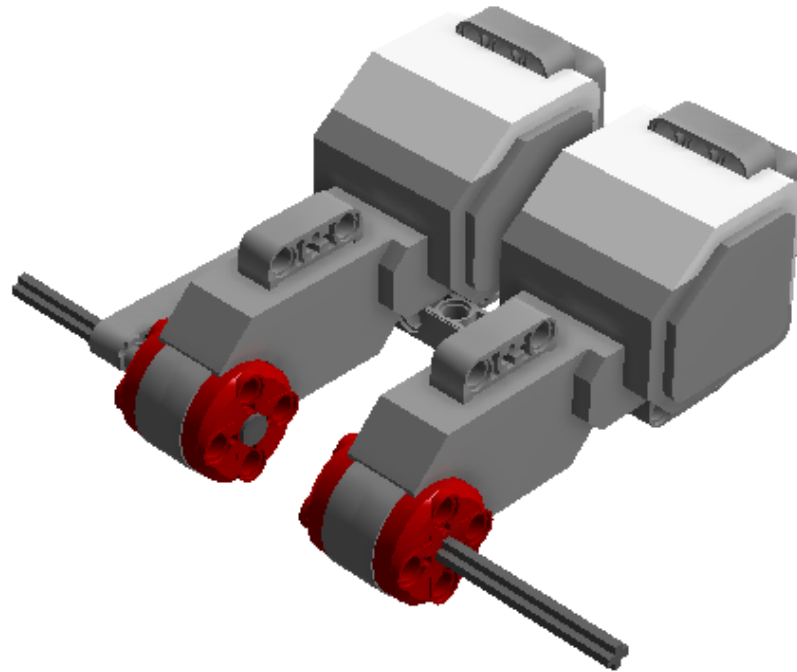

LEGO DIGITAL DESIGNER 4.2

Model Name:
LDD for line follower

Number of Bricks: 71

Step 1 of 27

Step 2 of 27

Step 3 of 27

Step 4 of 27

Step 5 of 27

Step 22 of 27

Step 23 of 27

Step 24 of 27

Step 25 of 27

Step 26 of 27

Step 27 of 27

2 x		6045310 RIM Ø 56 X 34 - Medium Stone Grey	2 x		6062225 TYRE LOW WIDE Ø68,8 X 36 - Black	4 x		6024581 CABLE 250 MM - Black, Transparent
2 x		6057952 MS 2013 ENGINE - White, Bright Red, Medium Stone Grey	1 x		6009996 MS-EV3, P-BRICK - White, Transparent, Medium Stone Grey, Dark Stone Grey, Silver Metallic	2 x		6007973 TECHNIC 3M BEAM - Dark Green
2 x		4211866 TECHNIC 9M BEAM - Medium Stone Grey	1 x		4611705 TECHNIC 11M BEAM - Medium Stone Grey	5 x		4522934 TECHNIC 13M BEAM - Medium Stone Grey
11 x		4121715 CONNECTOR PEG W. FRICTION - Black	4 x		4211622 BUSH FOR CROSS AXLE - Medium Stone Grey	6 x		4206482 CONN.BUSH W.FRIC./CROSSALE - Bright Blue
8 x		4514553 CONNECTOR PEG W. FRICTION 3M - Bright Blue	4 x		6006140 BEAM 1X2 W/CROSS AND HOLE - Black	2 x		4526985 TUBE Ø7,84 2M - Medium Stone Grey
8 x		4140806 2M FRIC. SNAP W/CROSS HOLE - Bright Red	2 x		6008527 HTO V BEAM 90 DEGR. - Bright Red	2 x		4499858 CROSS AXLE 8M WITH END STOP - Dark Stone Grey
2 x		4225033 BEAM 3 M. W/4 SNAPS - Medium Stone Grey	1 x		4610380 POWER JOINT - Dark Stone Grey	2 x		4539880 BEAM FRAME 5X7 Ø 4.85 - Medium Stone Grey