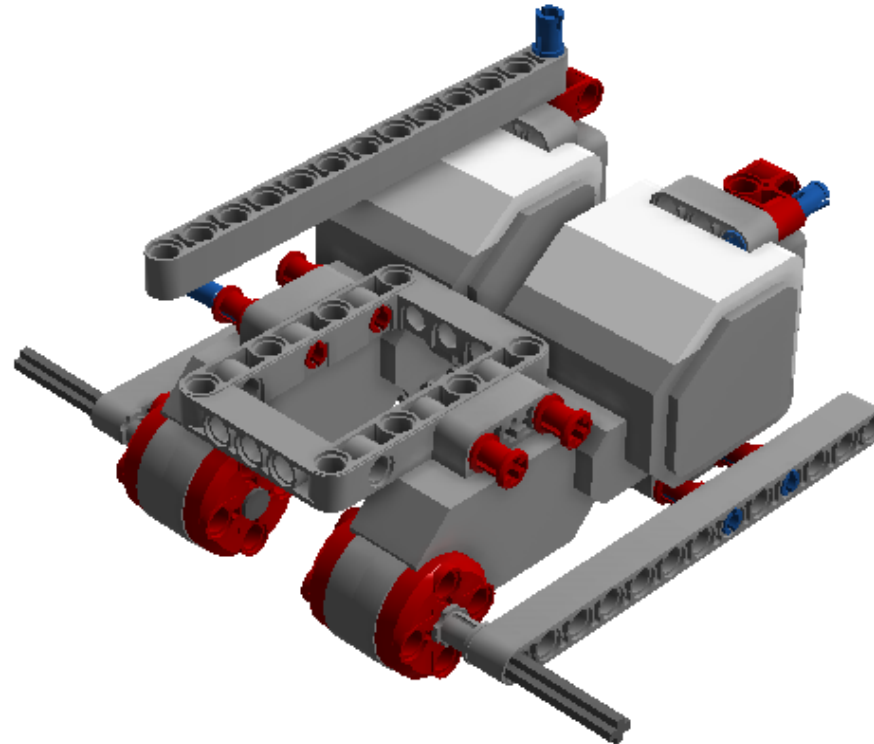

LEGO DIGITAL DESIGNER 4.2

Model Name:
LDD for line follower

Number of Bricks: 71

Step 1 of 27

Step 2 of 27

Step 3 of 27

Step 4 of 27

Step 5 of 27

Step 6 of 27

Step 7 of 27

Step 8 of 27

Step 9 of 27

Step 10 of 27

Step 11 of 27

Step 12 of 27

Step 13 of 27

Step 14 of 27

Step 15 of 27

Step 16 of 27

Step 17 of 27

Step 18 of 27

Step 19 of 27

Step 20 of 27

Step 21 of 27

Step 22 of 27

Step 23 of 27

Step 24 of 27

Step 25 of 27

Step 26 of 27

Step 27 of 27

2 x		6045310 RIM Ø 56 X 34 - Medium Stone Grey	2 x		6062225 TYRE LOW WIDE Ø68,8 X 36 - Black	4 x		6024581 CABLE 250 MM - Black, Transparent
2 x		6057952 MS 2013 ENGINE - White, Bright Red, Medium Stone Grey	1 x		6009996 MS-EV3, P-BRICK - White, Transparent, Medium Stone Grey, Dark Stone Grey, Silver Metallic	2 x		6007973 TECHNIC 3M BEAM - Dark Green
2 x		4211866 TECHNIC 9M BEAM - Medium Stone Grey	1 x		4611705 TECHNIC 11M BEAM - Medium Stone Grey	5 x		4522934 TECHNIC 13M BEAM - Medium Stone Grey
11 x		4121715 CONNECTOR PEG W. FRICTION - Black	4 x		4211622 BUSH FOR CROSS AXLE - Medium Stone Grey	6 x		4206482 CONN.BUSH W.FRIC./CROSSALE - Bright Blue
8 x		4514553 CONNECTOR PEG W. FRICTION 3M - Bright Blue	4 x		6006140 BEAM 1X2 W/CROSS AND HOLE - Black	2 x		4526985 TUBE Ø7,84 2M - Medium Stone Grey
8 x		4140806 2M FRIC. SNAP W/CROSS HOLE - Bright Red	2 x		6008527 HTO V BEAM 90 DEGR. - Bright Red	2 x		4499858 CROSS AXLE 8M WITH END STOP - Dark Stone Grey
2 x		4225033 BEAM 3 M. W/4 SNAPS - Medium Stone Grey	1 x		4610380 POWER JOINT - Dark Stone Grey	2 x		4539880 BEAM FRAME 5X7 Ø 4.85 - Medium Stone Grey