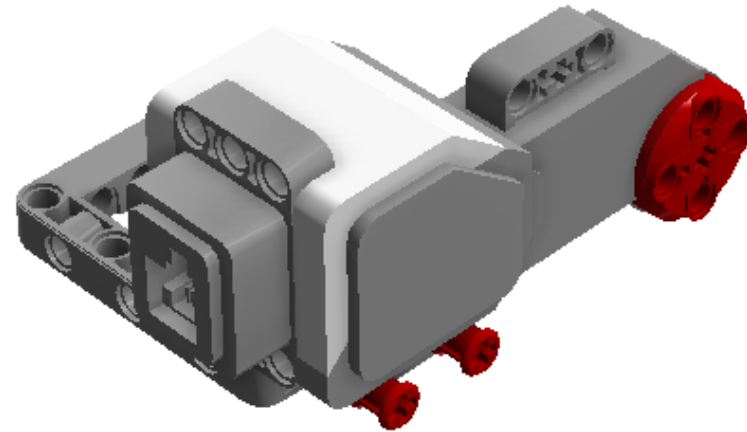

LEGO DIGITAL DESIGNER 4.2

Model Name:
LDD for line follower

Number of Bricks: 71

Step 1 of 27

Step 2 of 27

Step 3 of 27

Step 4 of 27

Step 5 of 27

Step 22 of 27

Step 23 of 27

Step 24 of 27

Step 25 of 27

Step 26 of 27

Step 27 of 27

2 x		6045310 RIM Ø 56 X 34 - Medium Stone Grey	2 x		6062225 TYRE LOW WIDE Ø68,8 X 36 - Black	4 x		6024581 CABLE 250 MM - Black, Transparent
2 x		6057952 MS 2013 ENGINE - White, Bright Red, Medium Stone Grey	1 x		6009996 MS-EV3, P-BRICK - White, Transparent, Medium Stone Grey, Dark Stone Grey, Silver Metallic	2 x		6007973 TECHNIC 3M BEAM - Dark Green
2 x		4211866 TECHNIC 9M BEAM - Medium Stone Grey	1 x		4611705 TECHNIC 11M BEAM - Medium Stone Grey	5 x		4522934 TECHNIC 13M BEAM - Medium Stone Grey
11 x		4121715 CONNECTOR PEG W. FRICTION - Black	4 x		4211622 BUSH FOR CROSS AXLE - Medium Stone Grey	6 x		4206482 CONN.BUSH W.FRIC./CROSSALE - Bright Blue
8 x		4514553 CONNECTOR PEG W. FRICTION 3M - Bright Blue	4 x		6006140 BEAM 1X2 W/CROSS AND HOLE - Black	2 x		4526985 TUBE Ø7,84 2M - Medium Stone Grey
8 x		4140806 2M FRIC. SNAP W/CROSS HOLE - Bright Red	2 x		6008527 HTO V BEAM 90 DEGR. - Bright Red	2 x		4499858 CROSS AXLE 8M WITH END STOP - Dark Stone Grey
2 x		4225033 BEAM 3 M. W/4 SNAPS - Medium Stone Grey	1 x		4610380 POWER JOINT - Dark Stone Grey	2 x		4539880 BEAM FRAME 5X7 Ø 4.85 - Medium Stone Grey