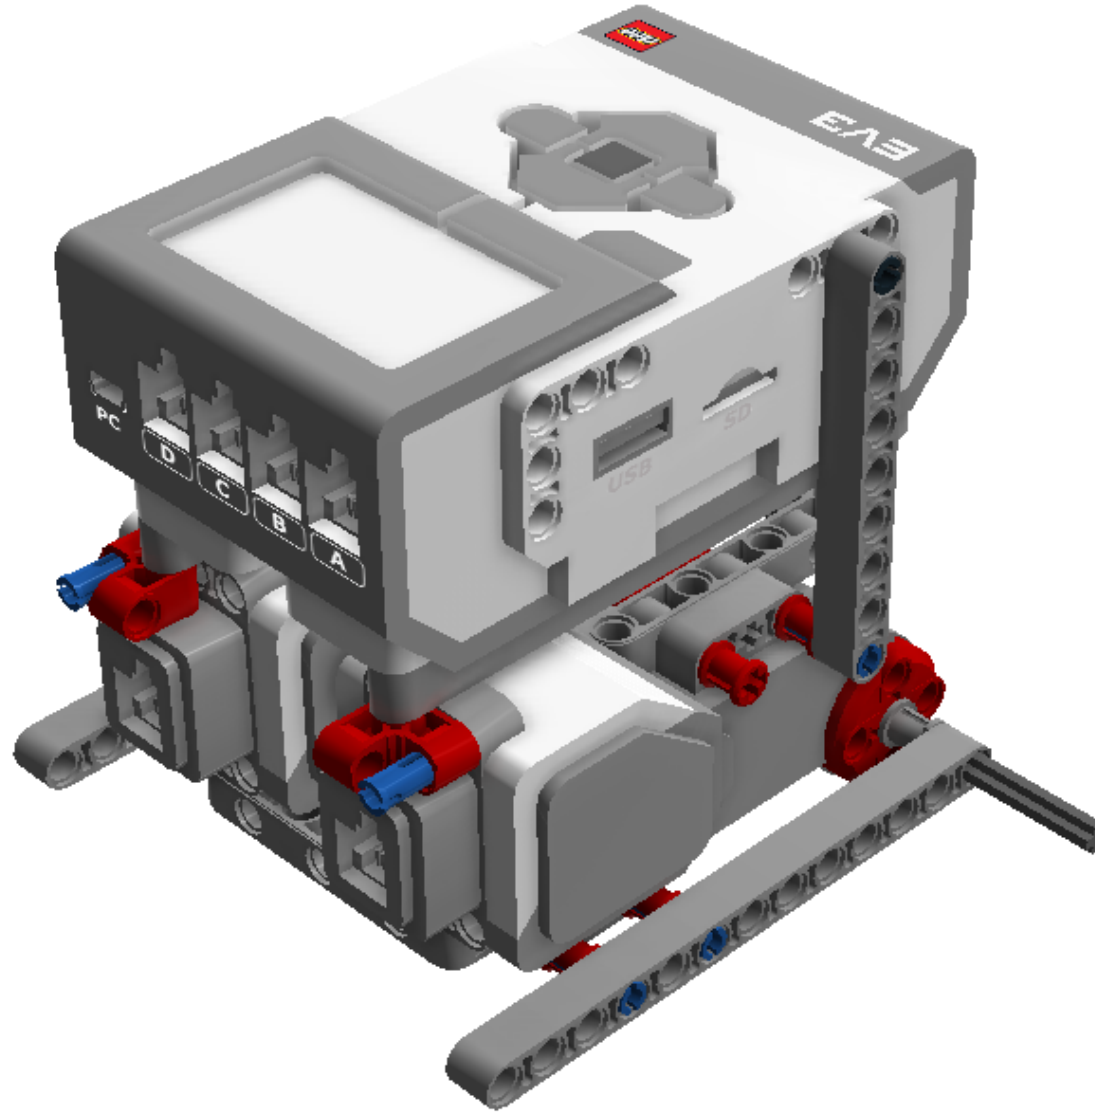

Step 14 of 27