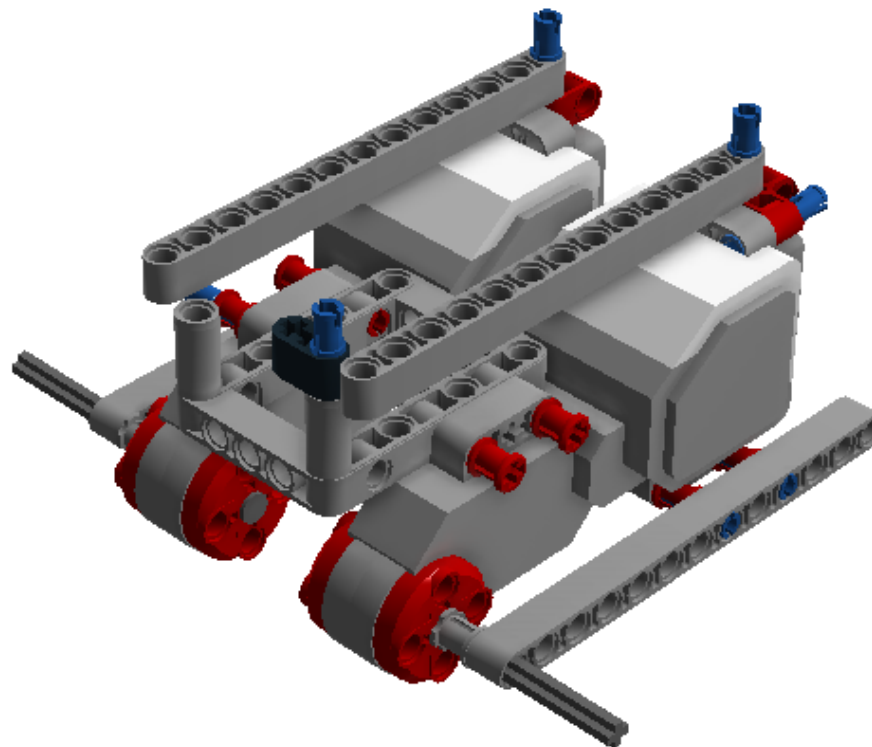

LEGO DIGITAL DESIGNER 4.2

Model Name:
LDD for line follower

Number of Bricks: 71

Step 1 of 27

Step 2 of 27

Step 3 of 27

Step 4 of 27

Step 5 of 27

Step 6 of 27

Step 7 of 27

Step 8 of 27

Step 9 of 27

Step 10 of 27

Step 11 of 27

Step 12 of 27

Step 13 of 27

Step 14 of 27

Step 15 of 27

Step 16 of 27

Step 17 of 27

Step 18 of 27

Step 19 of 27

Step 20 of 27

Step 21 of 27

Step 22 of 27

Step 23 of 27

Step 24 of 27

Step 25 of 27

Step 26 of 27

Step 27 of 27

2 x		6045310 RIM Ø 56 X 34 - Medium Stone Grey	2 x		6062225 TYRE LOW WIDE Ø68,8 X 36 - Black	4 x		6024581 CABLE 250 MM - Black, Transparent
2 x		6057952 MS 2013 ENGINE - White, Bright Red, Medium Stone Grey	1 x		6009996 MS-EV3, P-BRICK - White, Transparent, Medium Stone Grey, Dark Stone Grey, Silver Metallic	2 x		6007973 TECHNIC 3M BEAM - Dark Green
2 x		4211866 TECHNIC 9M BEAM - Medium Stone Grey	1 x		4611705 TECHNIC 11M BEAM - Medium Stone Grey	5 x		4522934 TECHNIC 13M BEAM - Medium Stone Grey
11 x		4121715 CONNECTOR PEG W. FRICTION - Black	4 x		4211622 BUSH FOR CROSS AXLE - Medium Stone Grey	6 x		4206482 CONN.BUSH W.FRIC./CROSSALE - Bright Blue
8 x		4514553 CONNECTOR PEG W. FRICTION 3M - Bright Blue	4 x		6006140 BEAM 1X2 W/CROSS AND HOLE - Black	2 x		4526985 TUBE Ø7,84 2M - Medium Stone Grey
8 x		4140806 2M FRIC. SNAP W/CROSS HOLE - Bright Red	2 x		6008527 HTO V BEAM 90 DEGR. - Bright Red	2 x		4499858 CROSS AXLE 8M WITH END STOP - Dark Stone Grey
2 x		4225033 BEAM 3 M. W/4 SNAPS - Medium Stone Grey	1 x		4610380 POWER JOINT - Dark Stone Grey	2 x		4539880 BEAM FRAME 5X7 Ø 4.85 - Medium Stone Grey