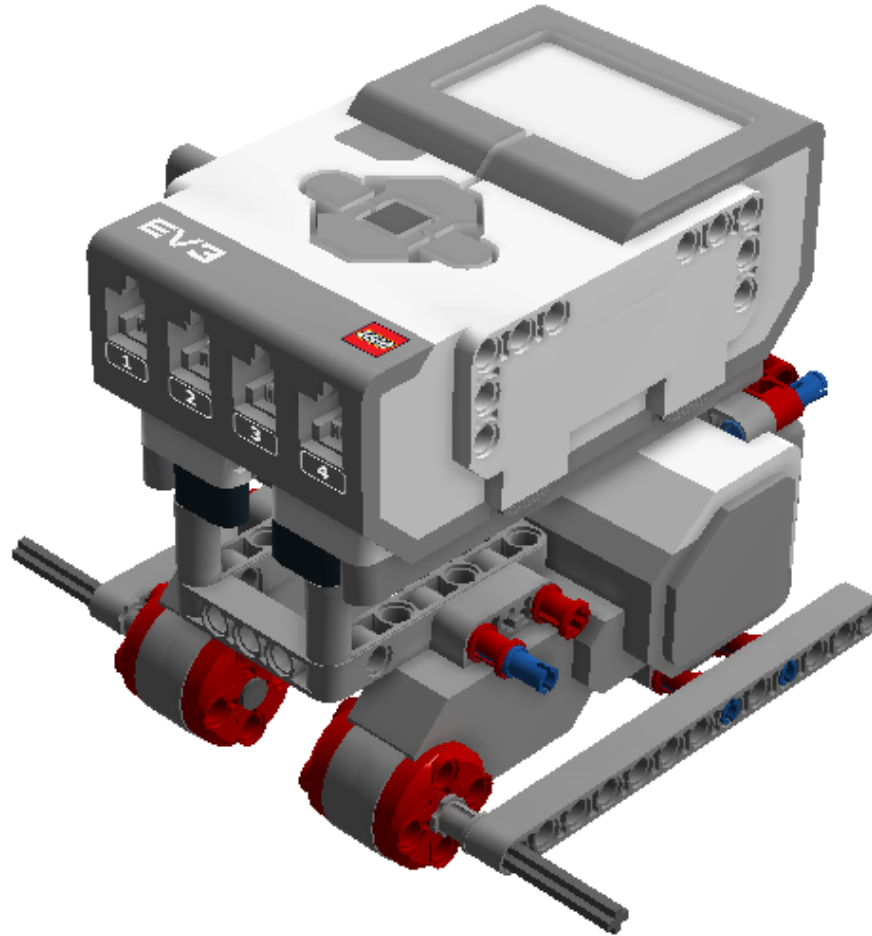

Step 15 of 27