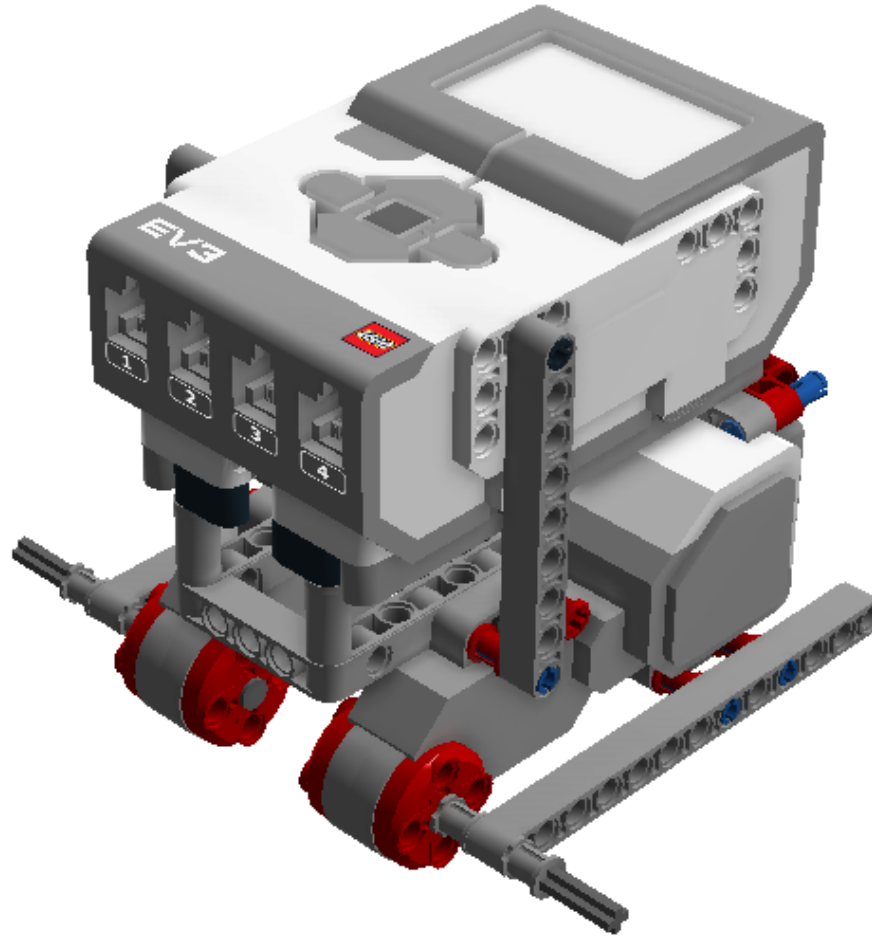

Step 16 of 27