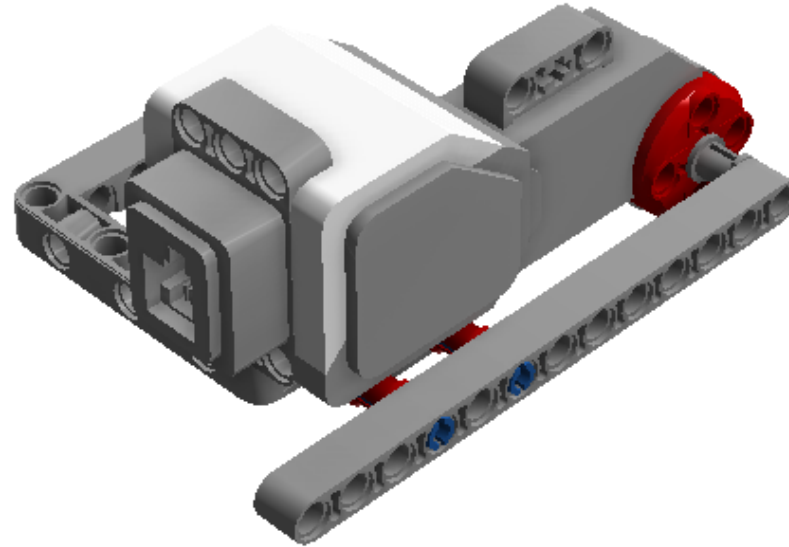

LEGO DIGITAL DESIGNER 4.2

Model Name:
LDD for line follower

Number of Bricks: 71

Step 1 of 27

Step 2 of 27

Step 3 of 27

Step 4 of 27

Step 5 of 27

Step 22 of 27

Step 23 of 27

Step 24 of 27

Step 25 of 27

Step 26 of 27

Step 27 of 27

2 x		6045310 RIM Ø 56 X 34 - Medium Stone Grey	2 x		6062225 TYRE LOW WIDE Ø68,8 X 36 - Black	4 x		6024581 CABLE 250 MM - Black, Transparent
2 x		6057952 MS 2013 ENGINE - White, Bright Red, Medium Stone Grey	1 x		6009996 MS-EV3, P-BRICK - White, Transparent, Medium Stone Grey, Dark Stone Grey, Silver Metallic	2 x		6007973 TECHNIC 3M BEAM - Dark Green
2 x		4211866 TECHNIC 9M BEAM - Medium Stone Grey	1 x		4611705 TECHNIC 11M BEAM - Medium Stone Grey	5 x		4522934 TECHNIC 13M BEAM - Medium Stone Grey
11 x		4121715 CONNECTOR PEG W. FRICTION - Black	4 x		4211622 BUSH FOR CROSS AXLE - Medium Stone Grey	6 x		4206482 CONN.BUSH W.FRIC./CROSSALE - Bright Blue
8 x		4514553 CONNECTOR PEG W. FRICTION 3M - Bright Blue	4 x		6006140 BEAM 1X2 W/CROSS AND HOLE - Black	2 x		4526985 TUBE Ø7,84 2M - Medium Stone Grey
8 x		4140806 2M FRIC. SNAP W/CROSS HOLE - Bright Red	2 x		6008527 HTO V BEAM 90 DEGR. - Bright Red	2 x		4499858 CROSS AXLE 8M WITH END STOP - Dark Stone Grey
2 x		4225033 BEAM 3 M. W/4 SNAPS - Medium Stone Grey	1 x		4610380 POWER JOINT - Dark Stone Grey	2 x		4539880 BEAM FRAME 5X7 Ø 4.85 - Medium Stone Grey