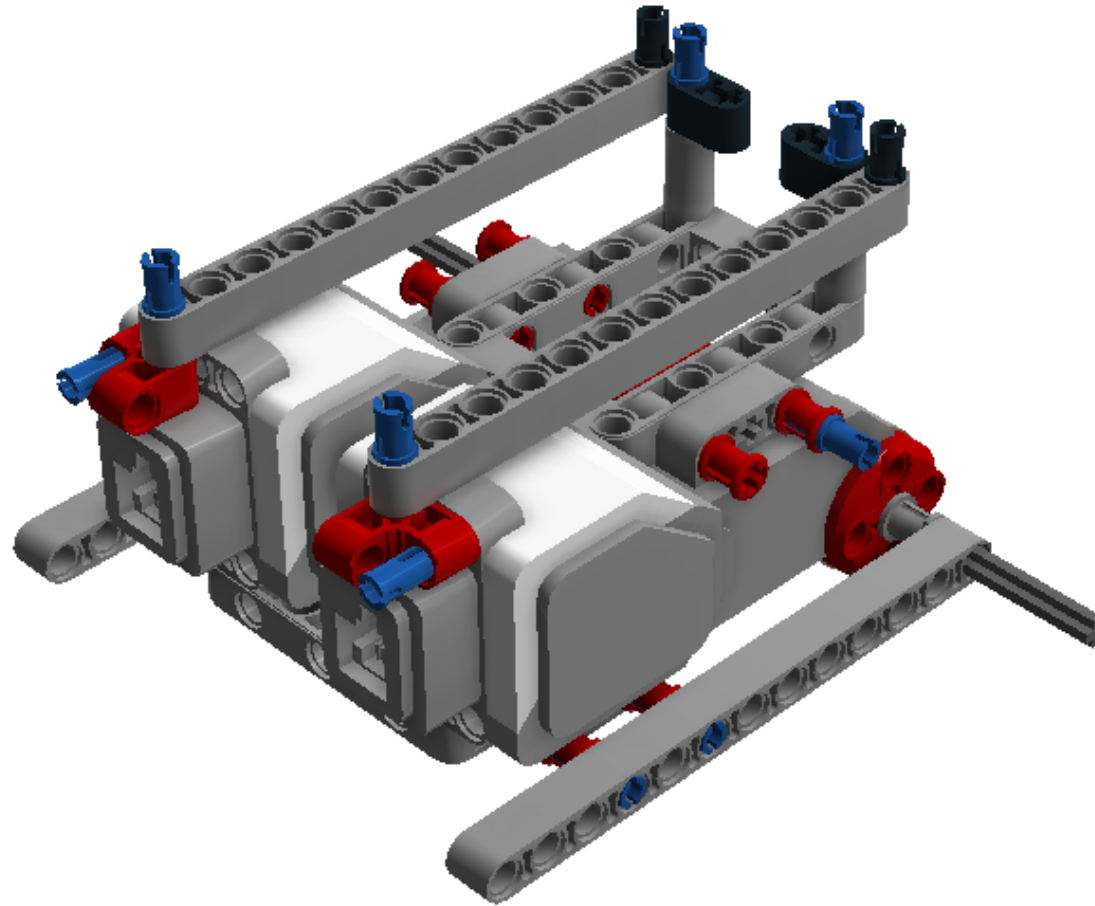

LEGO DIGITAL DESIGNER 4.2

Model Name:
LDD for line follower

Number of Bricks: 71

Step 1 of 27

Step 2 of 27

Step 3 of 27

Step 4 of 27

Step 5 of 27

Step 6 of 27

Step 7 of 27

Step 8 of 27

Step 9 of 27

Step 10 of 27

Step 11 of 27

Step 12 of 27

Step 13 of 27

Step 14 of 27

Step 15 of 27

Step 16 of 27

Step 17 of 27

Step 18 of 27

Step 19 of 27

Step 20 of 27

Step 21 of 27

Step 22 of 27

Step 23 of 27

Step 24 of 27

Step 25 of 27

Step 26 of 27

Step 27 of 27

2 x		6045310 RIM Ø 56 X 34 - Medium Stone Grey	2 x		6062225 TYRE LOW WIDE Ø68,8 X 36 - Black	4 x		6024581 CABLE 250 MM - Black, Transparent
2 x		6057952 MS 2013 ENGINE - White, Bright Red, Medium Stone Grey	1 x		6009996 MS-EV3, P-BRICK - White, Transparent, Medium Stone Grey, Dark Stone Grey, Silver Metallic	2 x		6007973 TECHNIC 3M BEAM - Dark Green
2 x		4211866 TECHNIC 9M BEAM - Medium Stone Grey	1 x		4611705 TECHNIC 11M BEAM - Medium Stone Grey	5 x		4522934 TECHNIC 13M BEAM - Medium Stone Grey
11 x		4121715 CONNECTOR PEG W. FRICTION - Black	4 x		4211622 BUSH FOR CROSS AXLE - Medium Stone Grey	6 x		4206482 CONN.BUSH W.FRIC./CROSSALE - Bright Blue
8 x		4514553 CONNECTOR PEG W. FRICTION 3M - Bright Blue	4 x		6006140 BEAM 1X2 W/CROSS AND HOLE - Black	2 x		4526985 TUBE Ø7,84 2M - Medium Stone Grey
8 x		4140806 2M FRIC. SNAP W/CROSS HOLE - Bright Red	2 x		6008527 HTO V BEAM 90 DEGR. - Bright Red	2 x		4499858 CROSS AXLE 8M WITH END STOP - Dark Stone Grey
2 x		4225033 BEAM 3 M. W/4 SNAPS - Medium Stone Grey	1 x		4610380 POWER JOINT - Dark Stone Grey	2 x		4539880 BEAM FRAME 5X7 Ø 4.85 - Medium Stone Grey