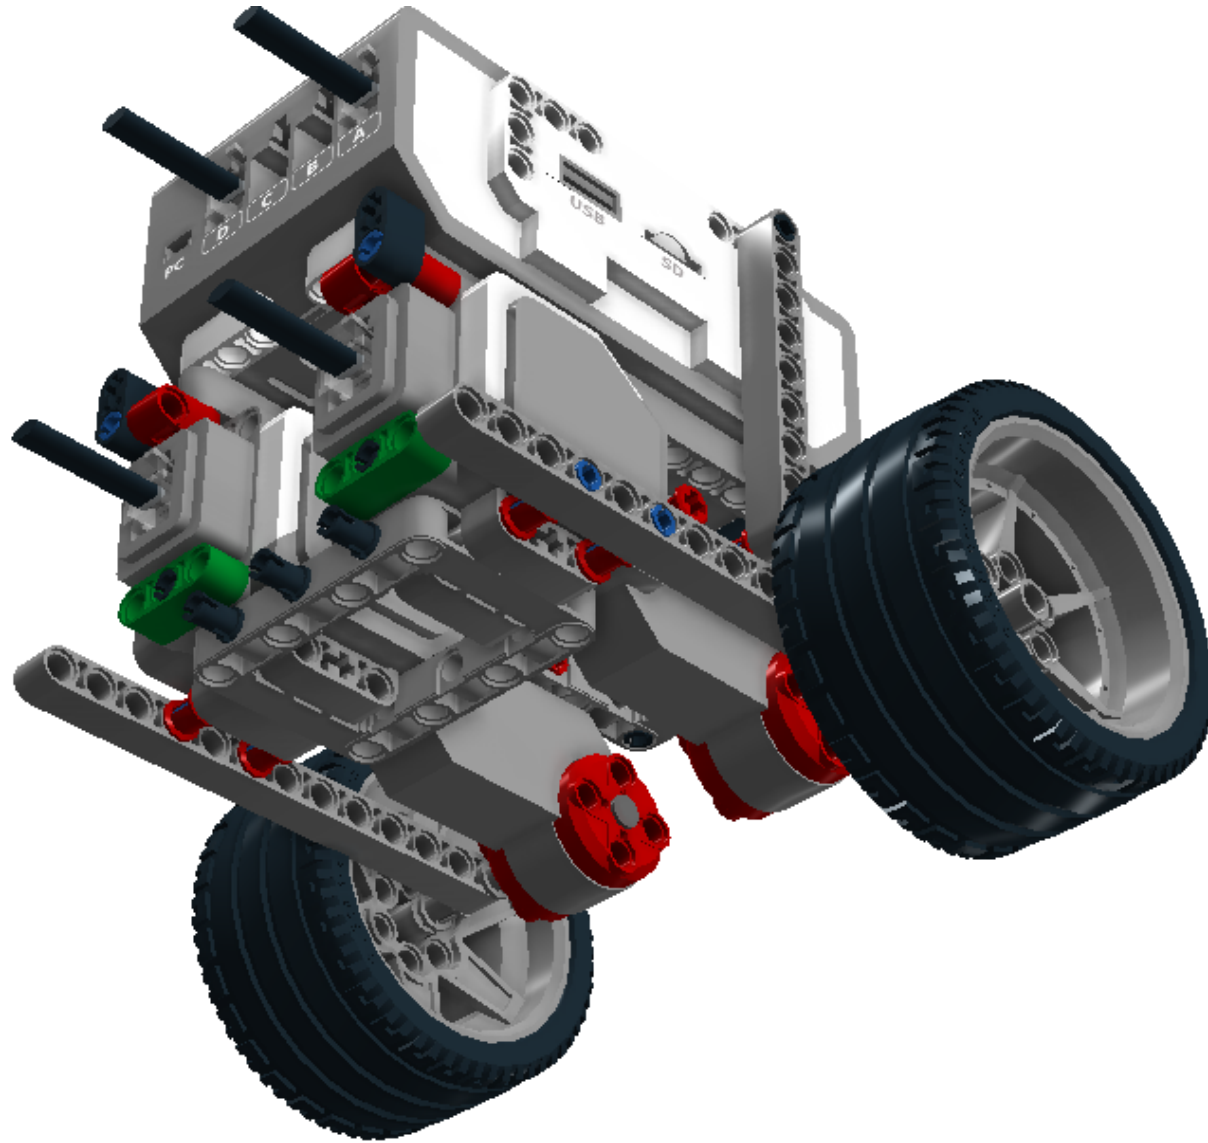

LEGO DIGITAL DESIGNER 4.2

Model Name:
LDD for line follower

Number of Bricks: 71

Step 1 of 27

Step 2 of 27

Step 3 of 27

Step 4 of 27

Step 5 of 27

Step 14 of 27

Step 15 of 27

Step 16 of 27

Step 17 of 27

Step 18 of 27

Step 19 of 27

Step 20 of 27

Step 21 of 27

Step 22 of 27

Step 23 of 27

Step 24 of 27

Step 25 of 27

Step 26 of 27

Step 27 of 27

2 x		6045310 RIM Ø 56 X 34 - Medium Stone Grey	2 x		6062225 TYRE LOW WIDE Ø68,8 X 36 - Black	4 x		6024581 CABLE 250 MM - Black, Transparent
2 x		6057952 MS 2013 ENGINE - White, Bright Red, Medium Stone Grey	1 x		6009996 MS-EV3, P-BRICK - White, Transparent, Medium Stone Grey, Dark Stone Grey, Silver Metallic	2 x		6007973 TECHNIC 3M BEAM - Dark Green
2 x		4211866 TECHNIC 9M BEAM - Medium Stone Grey	1 x		4611705 TECHNIC 11M BEAM - Medium Stone Grey	5 x		4522934 TECHNIC 13M BEAM - Medium Stone Grey
11 x		4121715 CONNECTOR PEG W. FRICTION - Black	4 x		4211622 BUSH FOR CROSS AXLE - Medium Stone Grey	6 x		4206482 CONN.BUSH W.FRIC./CROSSALE - Bright Blue
8 x		4514553 CONNECTOR PEG W. FRICTION 3M - Bright Blue	4 x		6006140 BEAM 1X2 W/CROSS AND HOLE - Black	2 x		4526985 TUBE Ø7,84 2M - Medium Stone Grey
8 x		4140806 2M FRIC. SNAP W/CROSS HOLE - Bright Red	2 x		6008527 HTO V BEAM 90 DEGR. - Bright Red	2 x		4499858 CROSS AXLE 8M WITH END STOP - Dark Stone Grey
2 x		4225033 BEAM 3 M. W/4 SNAPS - Medium Stone Grey	1 x		4610380 POWER JOINT - Dark Stone Grey	2 x		4539880 BEAM FRAME 5X7 Ø 4.85 - Medium Stone Grey