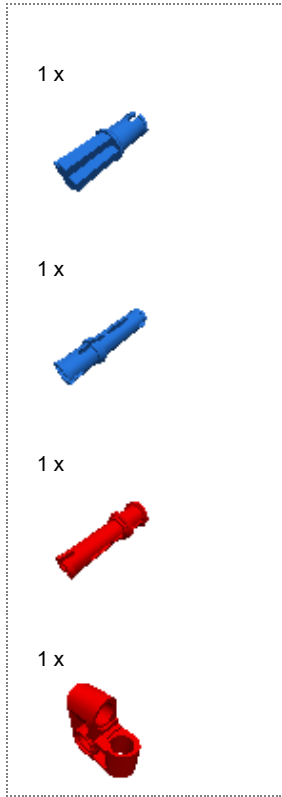

LEGO DIGITAL DESIGNER 4.2

Model Name:
LDD for line follower

Number of Bricks: 71

Step 1 of 27

Step 2 of 27

Step 3 of 27

Step 4 of 27

Step 5 of 27

Step 6 of 27

Step 7 of 27

Step 8 of 27

Step 9 of 27

Step 10 of 27

Step 11 of 27

Step 12 of 27

Step 13 of 27

Step 14 of 27

Step 15 of 27

Step 16 of 27

Step 17 of 27

Step 18 of 27

Step 19 of 27

Step 20 of 27

Step 21 of 27

Step 22 of 27

Step 23 of 27

Step 24 of 27

Step 25 of 27

Step 26 of 27

Step 27 of 27

2 x		6045310 RIM Ø 56 X 34 - Medium Stone Grey	2 x		6062225 TYRE LOW WIDE Ø68,8 X 36 - Black	4 x		6024581 CABLE 250 MM - Black, Transparent
2 x		6057952 MS 2013 ENGINE - White, Bright Red, Medium Stone Grey	1 x		6009996 MS-EV3, P-BRICK - White, Transparent, Medium Stone Grey, Dark Stone Grey, Silver Metallic	2 x		6007973 TECHNIC 3M BEAM - Dark Green
2 x		4211866 TECHNIC 9M BEAM - Medium Stone Grey	1 x		4611705 TECHNIC 11M BEAM - Medium Stone Grey	5 x		4522934 TECHNIC 13M BEAM - Medium Stone Grey
11 x		4121715 CONNECTOR PEG W. FRICTION - Black	4 x		4211622 BUSH FOR CROSS AXLE - Medium Stone Grey	6 x		4206482 CONN.BUSH W.FRIC./CROSSALE - Bright Blue
8 x		4514553 CONNECTOR PEG W. FRICTION 3M - Bright Blue	4 x		6006140 BEAM 1X2 W/CROSS AND HOLE - Black	2 x		4526985 TUBE Ø7,84 2M - Medium Stone Grey
8 x		4140806 2M FRIC. SNAP W/CROSS HOLE - Bright Red	2 x		6008527 HTO V BEAM 90 DEGR. - Bright Red	2 x		4499858 CROSS AXLE 8M WITH END STOP - Dark Stone Grey
2 x		4225033 BEAM 3 M. W/4 SNAPS - Medium Stone Grey	1 x		4610380 POWER JOINT - Dark Stone Grey	2 x		4539880 BEAM FRAME 5X7 Ø 4.85 - Medium Stone Grey