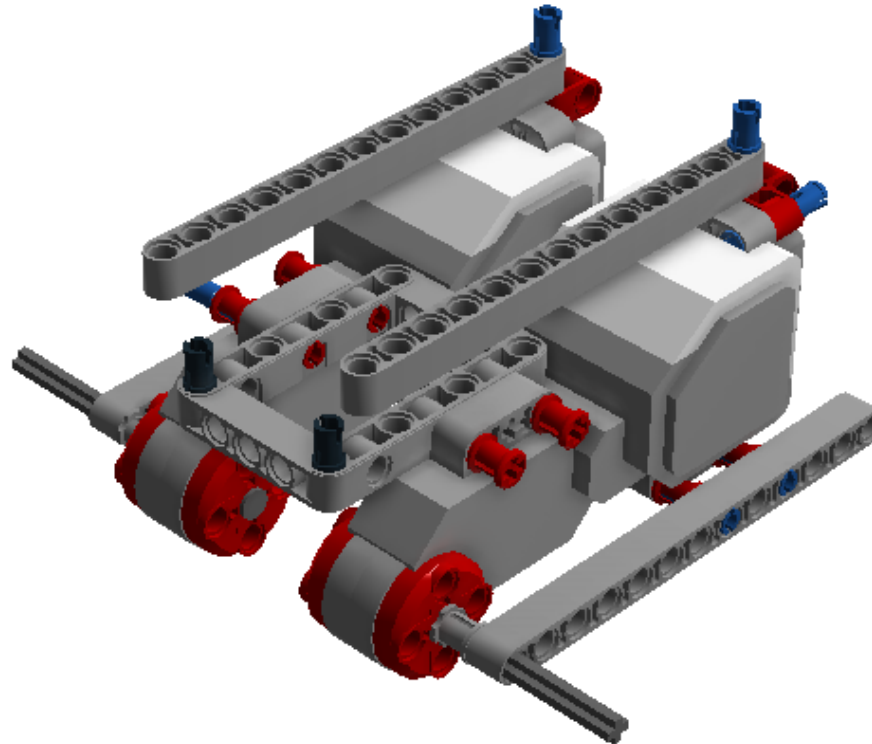

LEGO DIGITAL DESIGNER 4.2

Model Name:
LDD for line follower

Number of Bricks: 71

Step 1 of 27

Step 2 of 27

Step 3 of 27

Step 4 of 27

Step 5 of 27

Step 6 of 27

Step 7 of 27

Step 8 of 27

Step 9 of 27

Step 10 of 27

Step 11 of 27

Step 12 of 27

Step 13 of 27

Step 14 of 27

Step 15 of 27

Step 16 of 27

Step 17 of 27

Step 18 of 27

Step 19 of 27

Step 20 of 27

Step 21 of 27

Step 22 of 27

Step 23 of 27

Step 24 of 27

Step 25 of 27

Step 26 of 27

Step 27 of 27

2 x		6045310 RIM Ø 56 X 34 - Medium Stone Grey	2 x		6062225 TYRE LOW WIDE Ø68,8 X 36 - Black	4 x		6024581 CABLE 250 MM - Black, Transparent
2 x		6057952 MS 2013 ENGINE - White, Bright Red, Medium Stone Grey	1 x		6009996 MS-EV3, P-BRICK - White, Transparent, Medium Stone Grey, Dark Stone Grey, Silver Metallic	2 x		6007973 TECHNIC 3M BEAM - Dark Green
2 x		4211866 TECHNIC 9M BEAM - Medium Stone Grey	1 x		4611705 TECHNIC 11M BEAM - Medium Stone Grey	5 x		4522934 TECHNIC 13M BEAM - Medium Stone Grey
11 x		4121715 CONNECTOR PEG W. FRICTION - Black	4 x		4211622 BUSH FOR CROSS AXLE - Medium Stone Grey	6 x		4206482 CONN.BUSH W.FRIC./CROSSALE - Bright Blue
8 x		4514553 CONNECTOR PEG W. FRICTION 3M - Bright Blue	4 x		6006140 BEAM 1X2 W/CROSS AND HOLE - Black	2 x		4526985 TUBE Ø7,84 2M - Medium Stone Grey
8 x		4140806 2M FRIC. SNAP W/CROSS HOLE - Bright Red	2 x		6008527 HTO V BEAM 90 DEGR. - Bright Red	2 x		4499858 CROSS AXLE 8M WITH END STOP - Dark Stone Grey
2 x		4225033 BEAM 3 M. W/4 SNAPS - Medium Stone Grey	1 x		4610380 POWER JOINT - Dark Stone Grey	2 x		4539880 BEAM FRAME 5X7 Ø 4.85 - Medium Stone Grey