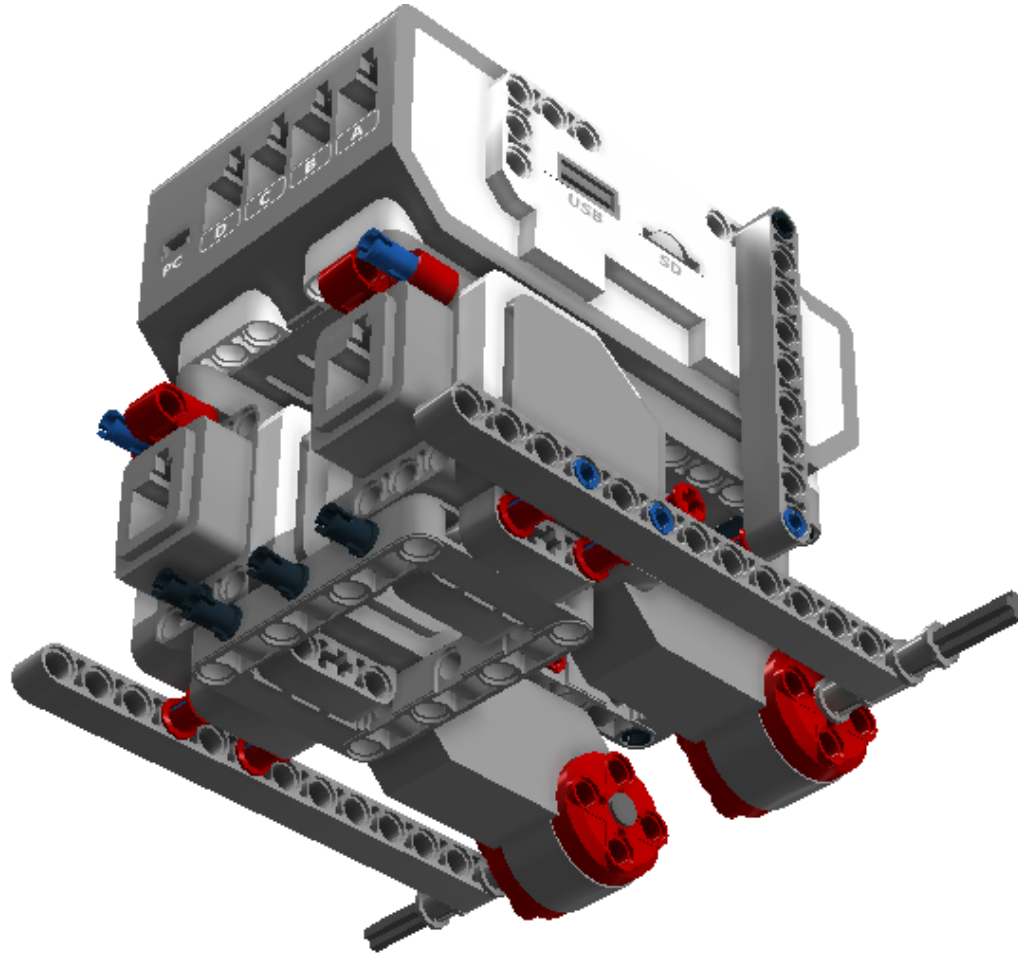

LEGO DIGITAL DESIGNER 4.2

Model Name:
LDD for line follower

Number of Bricks: 71

Step 1 of 27

Step 2 of 27

Step 3 of 27

Step 4 of 27

Step 5 of 27

Step 14 of 27

Step 15 of 27

Step 16 of 27

Step 17 of 27

Step 18 of 27

Step 19 of 27

Step 20 of 27

Step 21 of 27

Step 22 of 27

Step 23 of 27

Step 24 of 27

Step 25 of 27

Step 26 of 27

Step 27 of 27

2 x		6045310 RIM Ø 56 X 34 - Medium Stone Grey	2 x		6062225 TYRE LOW WIDE Ø68,8 X 36 - Black	4 x		6024581 CABLE 250 MM - Black, Transparent
2 x		6057952 MS 2013 ENGINE - White, Bright Red, Medium Stone Grey	1 x		6009996 MS-EV3, P-BRICK - White, Transparent, Medium Stone Grey, Dark Stone Grey, Silver Metallic	2 x		6007973 TECHNIC 3M BEAM - Dark Green
2 x		4211866 TECHNIC 9M BEAM - Medium Stone Grey	1 x		4611705 TECHNIC 11M BEAM - Medium Stone Grey	5 x		4522934 TECHNIC 13M BEAM - Medium Stone Grey
11 x		4121715 CONNECTOR PEG W. FRICTION - Black	4 x		4211622 BUSH FOR CROSS AXLE - Medium Stone Grey	6 x		4206482 CONN.BUSH W.FRIC./CROSSALE - Bright Blue
8 x		4514553 CONNECTOR PEG W. FRICTION 3M - Bright Blue	4 x		6006140 BEAM 1X2 W/CROSS AND HOLE - Black	2 x		4526985 TUBE Ø7,84 2M - Medium Stone Grey
8 x		4140806 2M FRIC. SNAP W/CROSS HOLE - Bright Red	2 x		6008527 HTO V BEAM 90 DEGR. - Bright Red	2 x		4499858 CROSS AXLE 8M WITH END STOP - Dark Stone Grey
2 x		4225033 BEAM 3 M. W/4 SNAPS - Medium Stone Grey	1 x		4610380 POWER JOINT - Dark Stone Grey	2 x		4539880 BEAM FRAME 5X7 Ø 4.85 - Medium Stone Grey