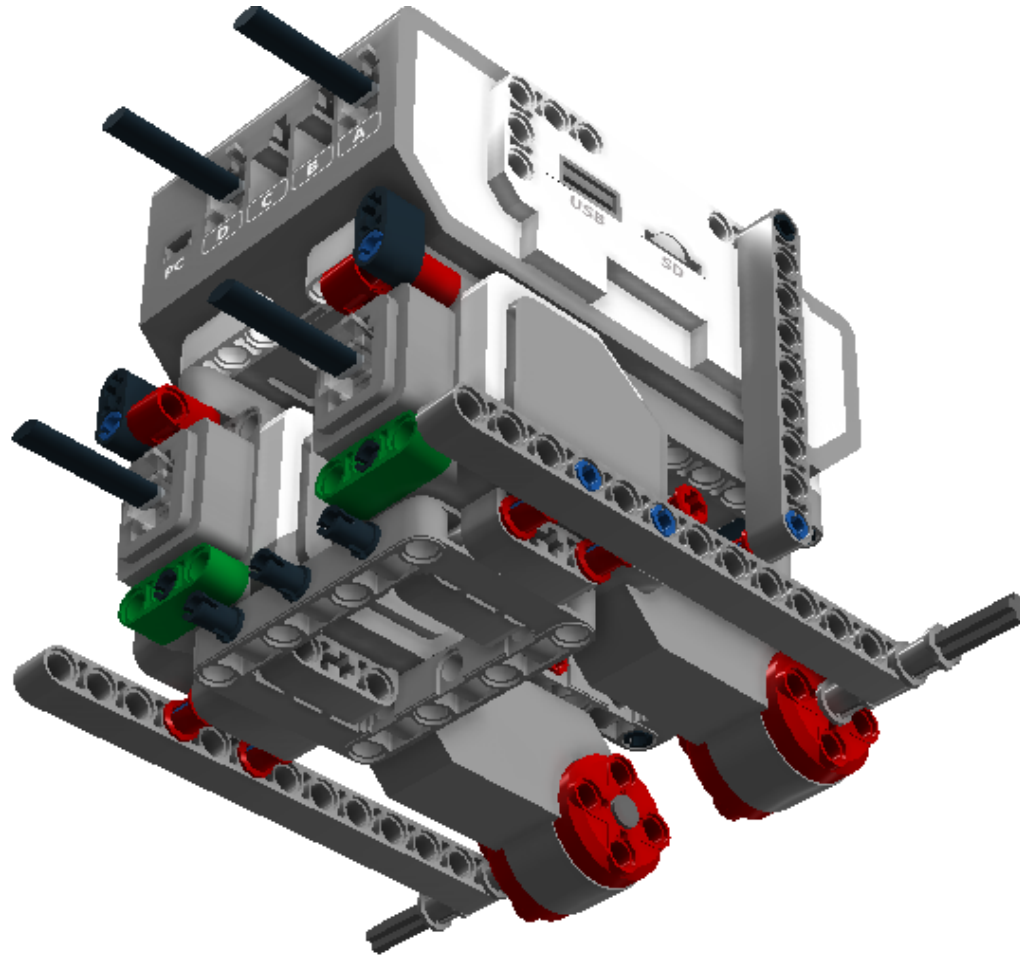

LEGO DIGITAL DESIGNER 4.2

Model Name:
LDD for line follower

Number of Bricks: 71

Step 1 of 27

Step 2 of 27

Step 3 of 27

Step 4 of 27

Step 5 of 27

Step 14 of 27

Step 15 of 27

Step 16 of 27

Step 17 of 27

Step 18 of 27

Step 19 of 27

Step 20 of 27

Step 21 of 27

Step 22 of 27

Step 23 of 27

Step 24 of 27

Step 25 of 27

Step 26 of 27

Step 27 of 27

2 x		6045310 RIM Ø 56 X 34 - Medium Stone Grey	2 x		6062225 TYRE LOW WIDE Ø68,8 X 36 - Black	4 x		6024581 CABLE 250 MM - Black, Transparent
2 x		6057952 MS 2013 ENGINE - White, Bright Red, Medium Stone Grey	1 x		6009996 MS-EV3, P-BRICK - White, Transparent, Medium Stone Grey, Dark Stone Grey, Silver Metallic	2 x		6007973 TECHNIC 3M BEAM - Dark Green
2 x		4211866 TECHNIC 9M BEAM - Medium Stone Grey	1 x		4611705 TECHNIC 11M BEAM - Medium Stone Grey	5 x		4522934 TECHNIC 13M BEAM - Medium Stone Grey
11 x		4121715 CONNECTOR PEG W. FRICTION - Black	4 x		4211622 BUSH FOR CROSS AXLE - Medium Stone Grey	6 x		4206482 CONN.BUSH W.FRIC./CROSSALE - Bright Blue
8 x		4514553 CONNECTOR PEG W. FRICTION 3M - Bright Blue	4 x		6006140 BEAM 1X2 W/CROSS AND HOLE - Black	2 x		4526985 TUBE Ø7,84 2M - Medium Stone Grey
8 x		4140806 2M FRIC. SNAP W/CROSS HOLE - Bright Red	2 x		6008527 HTO V BEAM 90 DEGR. - Bright Red	2 x		4499858 CROSS AXLE 8M WITH END STOP - Dark Stone Grey
2 x		4225033 BEAM 3 M. W/4 SNAPS - Medium Stone Grey	1 x		4610380 POWER JOINT - Dark Stone Grey	2 x		4539880 BEAM FRAME 5X7 Ø 4.85 - Medium Stone Grey