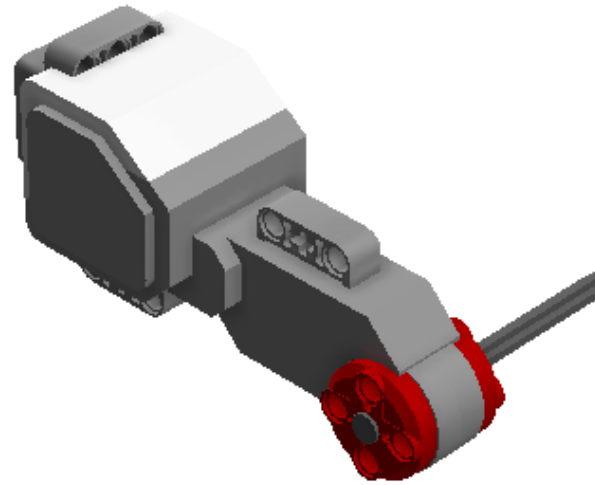

LEGO DIGITAL DESIGNER 4.2

Model Name:
LDD for line follower

Number of Bricks: 71

Step 1 of 27

Step 2 of 27

Step 3 of 27

Step 4 of 27

Step 5 of 27

Step 22 of 27

Step 23 of 27

Step 24 of 27

Step 25 of 27

Step 26 of 27

Step 27 of 27

2 x		6045310 RIM Ø 56 X 34 - Medium Stone Grey	2 x		6062225 TYRE LOW WIDE Ø68,8 X 36 - Black	4 x		6024581 CABLE 250 MM - Black, Transparent
2 x		6057952 MS 2013 ENGINE - White, Bright Red, Medium Stone Grey	1 x		6009996 MS-EV3, P-BRICK - White, Transparent, Medium Stone Grey, Dark Stone Grey, Silver Metallic	2 x		6007973 TECHNIC 3M BEAM - Dark Green
2 x		4211866 TECHNIC 9M BEAM - Medium Stone Grey	1 x		4611705 TECHNIC 11M BEAM - Medium Stone Grey	5 x		4522934 TECHNIC 13M BEAM - Medium Stone Grey
11 x		4121715 CONNECTOR PEG W. FRICTION - Black	4 x		4211622 BUSH FOR CROSS AXLE - Medium Stone Grey	6 x		4206482 CONN.BUSH W.FRIC./CROSSALE - Bright Blue
8 x		4514553 CONNECTOR PEG W. FRICTION 3M - Bright Blue	4 x		6006140 BEAM 1X2 W/CROSS AND HOLE - Black	2 x		4526985 TUBE Ø7,84 2M - Medium Stone Grey
8 x		4140806 2M FRIC. SNAP W/CROSS HOLE - Bright Red	2 x		6008527 HTO V BEAM 90 DEGR. - Bright Red	2 x		4499858 CROSS AXLE 8M WITH END STOP - Dark Stone Grey
2 x		4225033 BEAM 3 M. W/4 SNAPS - Medium Stone Grey	1 x		4610380 POWER JOINT - Dark Stone Grey	2 x		4539880 BEAM FRAME 5X7 Ø 4.85 - Medium Stone Grey