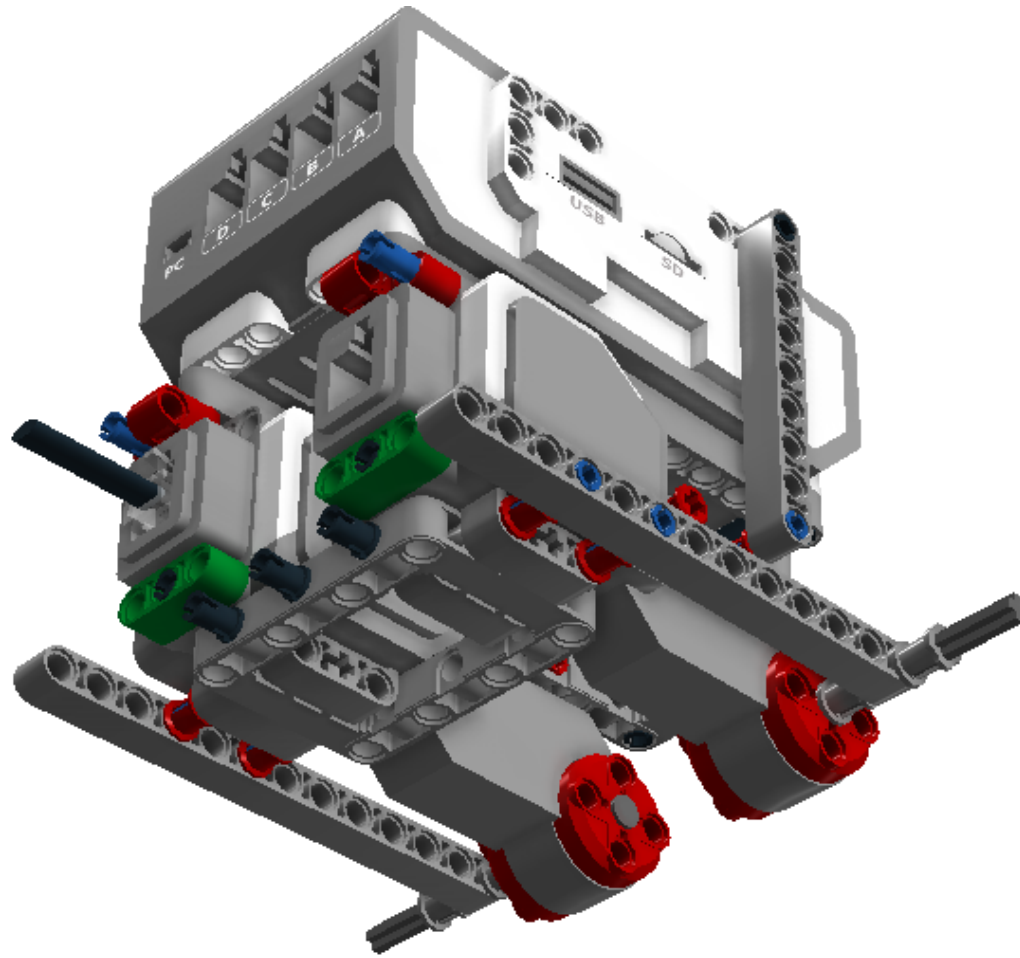

LEGO DIGITAL DESIGNER 4.2

Model Name:
LDD for line follower

Number of Bricks: 71

Step 1 of 27

Step 2 of 27

Step 3 of 27

Step 4 of 27

Step 5 of 27

Step 14 of 27

Step 15 of 27

Step 16 of 27

Step 17 of 27

Step 18 of 27

Step 19 of 27

Step 20 of 27

Step 21 of 27

Step 22 of 27

Step 23 of 27

Step 24 of 27

Step 25 of 27

Step 26 of 27

Step 27 of 27

2 x		6045310 RIM Ø 56 X 34 - Medium Stone Grey	2 x		6062225 TYRE LOW WIDE Ø68,8 X 36 - Black	4 x		6024581 CABLE 250 MM - Black, Transparent
2 x		6057952 MS 2013 ENGINE - White, Bright Red, Medium Stone Grey	1 x		6009996 MS-EV3, P-BRICK - White, Transparent, Medium Stone Grey, Dark Stone Grey, Silver Metallic	2 x		6007973 TECHNIC 3M BEAM - Dark Green
2 x		4211866 TECHNIC 9M BEAM - Medium Stone Grey	1 x		4611705 TECHNIC 11M BEAM - Medium Stone Grey	5 x		4522934 TECHNIC 13M BEAM - Medium Stone Grey
11 x		4121715 CONNECTOR PEG W. FRICTION - Black	4 x		4211622 BUSH FOR CROSS AXLE - Medium Stone Grey	6 x		4206482 CONN.BUSH W.FRIC./CROSSALE - Bright Blue
8 x		4514553 CONNECTOR PEG W. FRICTION 3M - Bright Blue	4 x		6006140 BEAM 1X2 W/CROSS AND HOLE - Black	2 x		4526985 TUBE Ø7,84 2M - Medium Stone Grey
8 x		4140806 2M FRIC. SNAP W/CROSS HOLE - Bright Red	2 x		6008527 HTO V BEAM 90 DEGR. - Bright Red	2 x		4499858 CROSS AXLE 8M WITH END STOP - Dark Stone Grey
2 x		4225033 BEAM 3 M. W/4 SNAPS - Medium Stone Grey	1 x		4610380 POWER JOINT - Dark Stone Grey	2 x		4539880 BEAM FRAME 5X7 Ø 4.85 - Medium Stone Grey