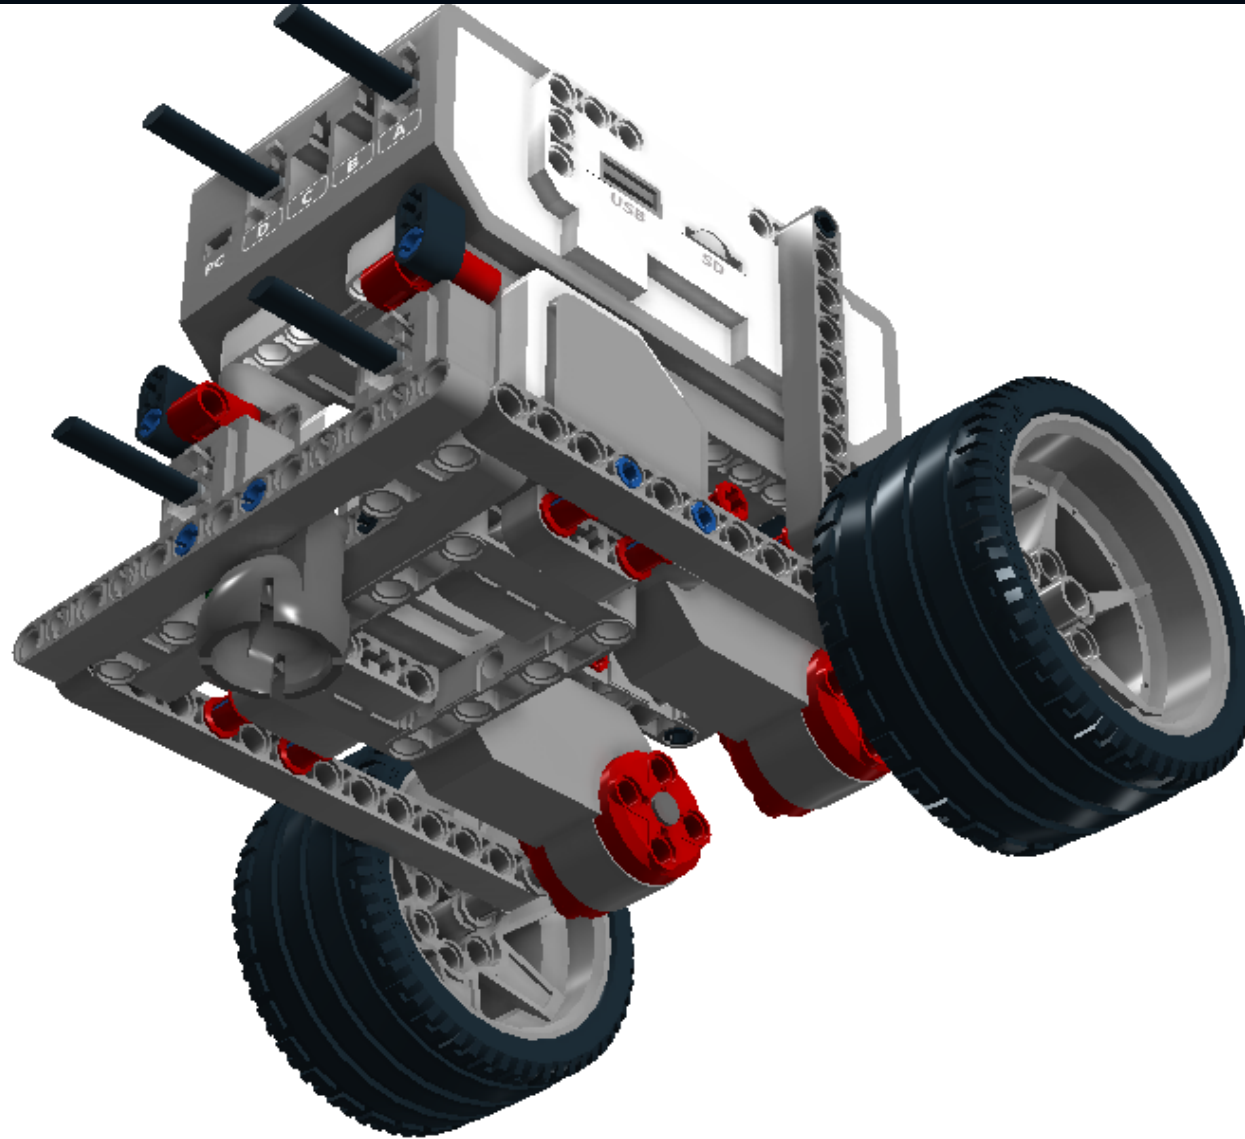

LEGO DIGITAL DESIGNER 4.2

Model Name:
LDD for line follower

Number of Bricks: 71

Step 1 of 27

Step 2 of 27

Step 3 of 27

Step 4 of 27

Step 5 of 27