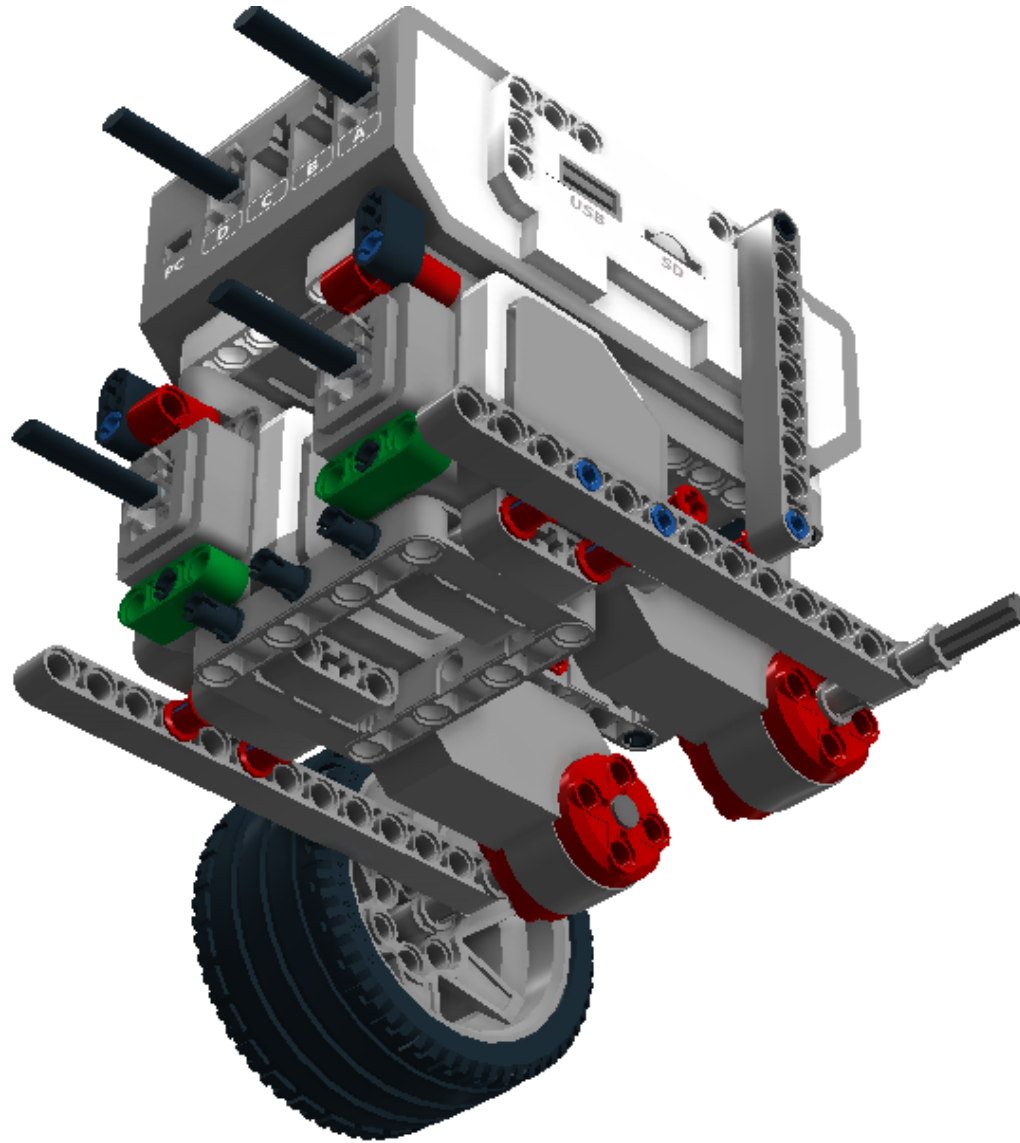

LEGO DIGITAL DESIGNER 4.2

Model Name:
LDD for line follower

Number of Bricks: 71

Step 1 of 27

Step 2 of 27

Step 3 of 27

Step 4 of 27

Step 5 of 27

Step 14 of 27

Step 15 of 27

Step 16 of 27

Step 17 of 27

Step 18 of 27

Step 19 of 27

Step 20 of 27

Step 21 of 27

Step 22 of 27

Step 23 of 27

Step 24 of 27

Step 25 of 27

Step 26 of 27

Step 27 of 27

2 x		6045310 RIM Ø 56 X 34 - Medium Stone Grey	2 x		6062225 TYRE LOW WIDE Ø68,8 X 36 - Black	4 x		6024581 CABLE 250 MM - Black, Transparent
2 x		6057952 MS 2013 ENGINE - White, Bright Red, Medium Stone Grey	1 x		6009996 MS-EV3, P-BRICK - White, Transparent, Medium Stone Grey, Dark Stone Grey, Silver Metallic	2 x		6007973 TECHNIC 3M BEAM - Dark Green
2 x		4211866 TECHNIC 9M BEAM - Medium Stone Grey	1 x		4611705 TECHNIC 11M BEAM - Medium Stone Grey	5 x		4522934 TECHNIC 13M BEAM - Medium Stone Grey
11 x		4121715 CONNECTOR PEG W. FRICTION - Black	4 x		4211622 BUSH FOR CROSS AXLE - Medium Stone Grey	6 x		4206482 CONN.BUSH W.FRIC./CROSSALE - Bright Blue
8 x		4514553 CONNECTOR PEG W. FRICTION 3M - Bright Blue	4 x		6006140 BEAM 1X2 W/CROSS AND HOLE - Black	2 x		4526985 TUBE Ø7,84 2M - Medium Stone Grey
8 x		4140806 2M FRIC. SNAP W/CROSS HOLE - Bright Red	2 x		6008527 HTO V BEAM 90 DEGR. - Bright Red	2 x		4499858 CROSS AXLE 8M WITH END STOP - Dark Stone Grey
2 x		4225033 BEAM 3 M. W/4 SNAPS - Medium Stone Grey	1 x		4610380 POWER JOINT - Dark Stone Grey	2 x		4539880 BEAM FRAME 5X7 Ø 4.85 - Medium Stone Grey